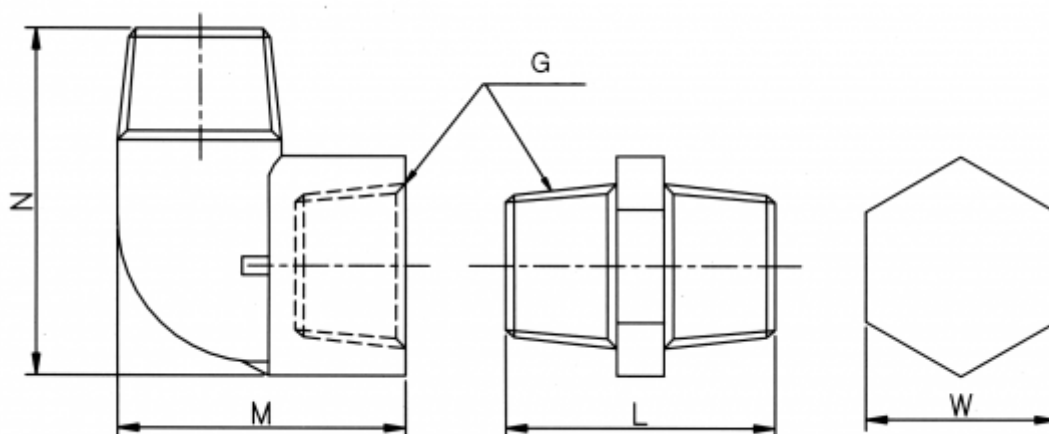

Article number: 275922290015

Description: Bend BC-15 1 1/2" -NB 2 parts  
KB-3..

## Measures

= 60

= 73

= 97

= 54

G (Thread) = PT-1 1/2"

Material = Cast iron

Model = KB-3...,KB-33...